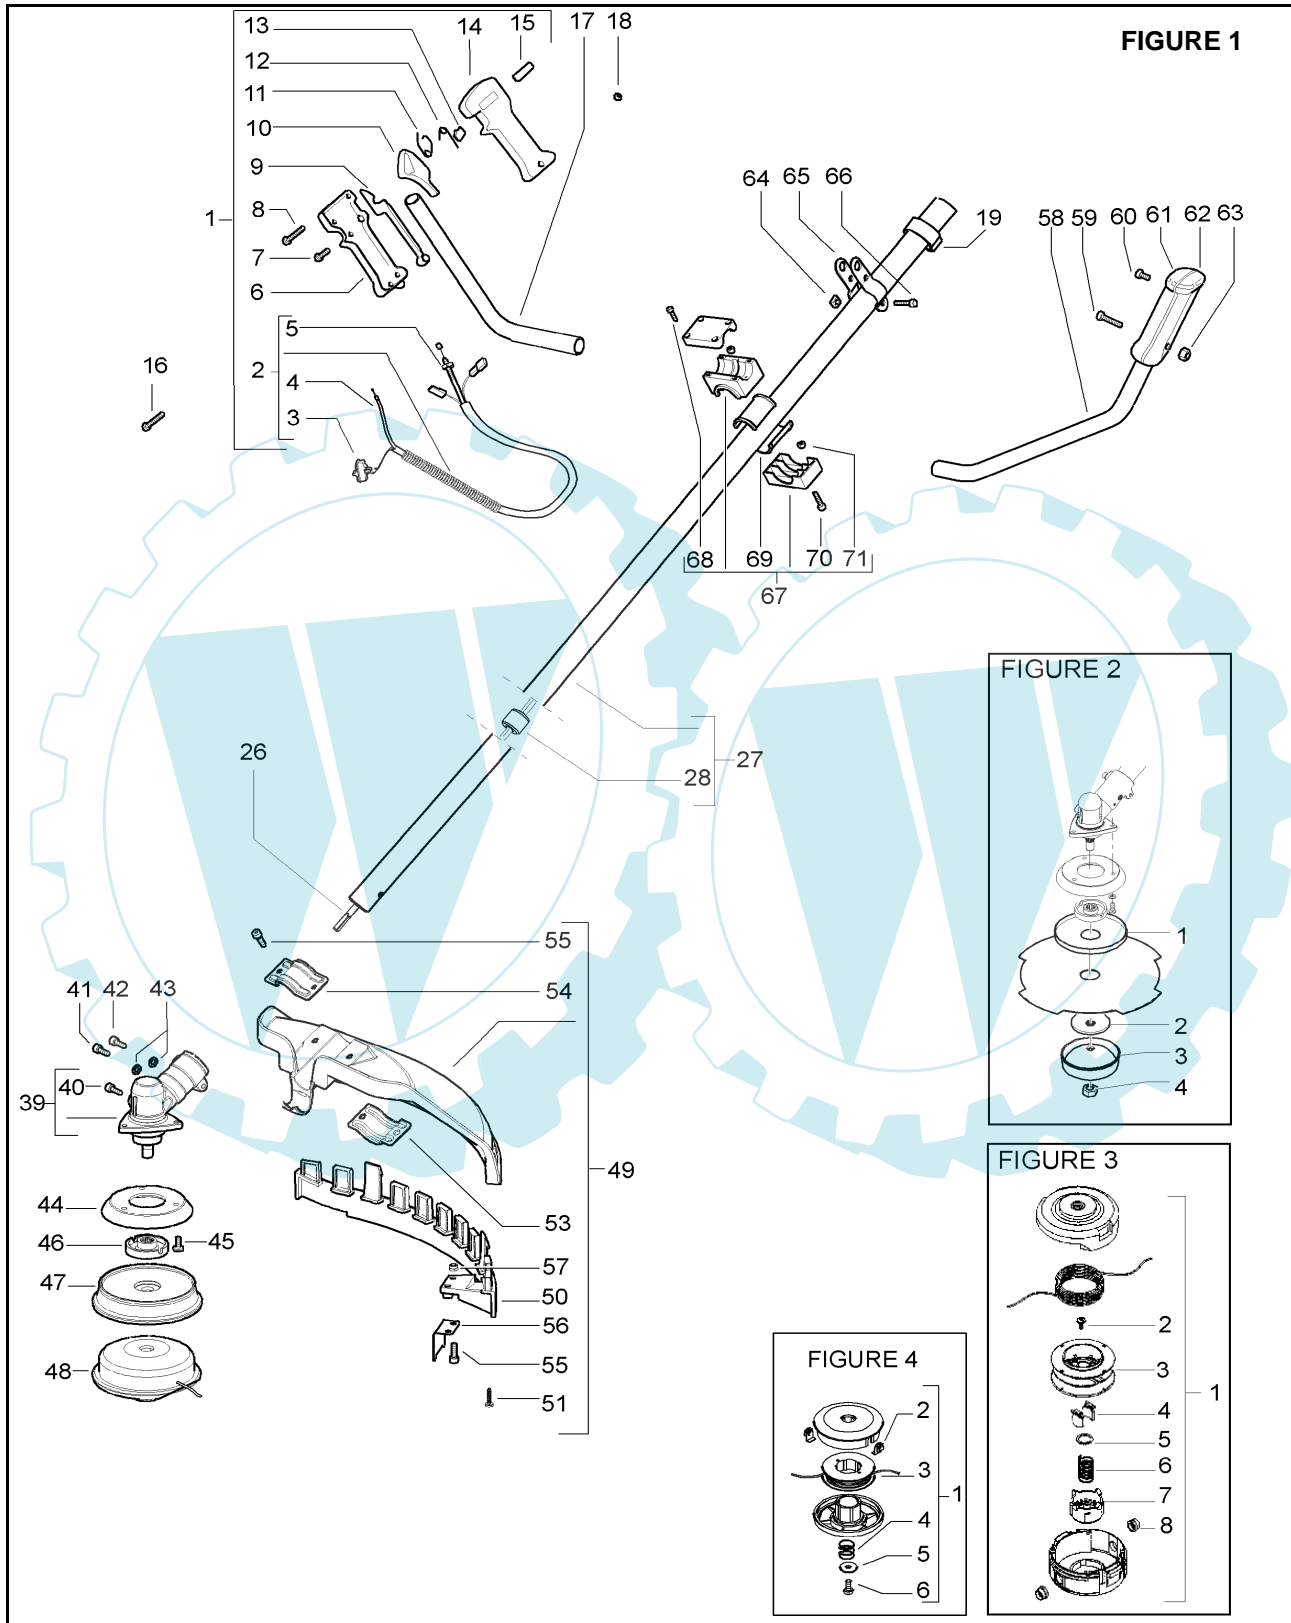

 **The Electrolux Group. The world's No.1 choice.**

Service

 **The Electrolux Group. The world's No.1 choice.**

Item	P/N McC	P/N ELX	Qty	DESCRIPTION
<b>FIGURE 1</b>				
1	227089	538227089	1	trigger box assy
C 2	• 227082	538227082	1	cable assy
C 3	•• 236394	538236394	1	switch
C 4	•• 227054	538227054	1	throttle cable
5	• 235912	538235912	1	nut M6
6	• 241293	538241293	1	half handle (right)
7	• 240618	538240618	2	screw 3x16
8	• 240833	538240833	3	screw 3x20
9	• 229820	538229820	1	safety lever
10	• 241295	538241295	1	throttle trigger
11	• 240091	538240091	1	throttle trigger spring
12	• 229973	538229973	1	throttle advance spring
13	• 229823	538229823	1	throttle advance
14	• 241294	538241294	1	half handle (left)
15	• 229824	538229824	1	throttle advance slide
16	235804	538235804	1	screw M5x30
17	229831	538229831	1	right handle bar
18	235216	538235216	1	nut M5
19	229850	538229850	2	cable retain
26	240486	538240486	1	drive shaft
27	242442	538242442	1	shaft assy
28	• 228192	538228192	5	bushing
39	242728	538242728	1	gear box
40	• 240151	538240151	1	screw M8x10
41	235802	538235802	1	screw 5x14
42	235803	538235803	1	screw 5x25
43	236529	538236529	2	split washer
44	242729	538242729	1	flange adapter
45	240688	538240688	3	screw M5 and washer
A 46	242815	538242815	1	flange
B 47	242823	538242823	1	spacer (TNG string head)
B 47	241155	538241155	1	spacer (standard string head)
A 48			1	string head (TNG)
A			1	string head (standard)
B 49	249155	538249155	1	guard ass'y
B 50	• 242644	538242644	1	guard extension
51	• 240862	538240862	1	screw M5x14
53	• 242752	538242752	1	lower clamp
54	• 242629	538242629	1	upper clamp
55	• 227563	538227563	4	screw M5x16
56	• 241973	538241973	1	line cutter
57	• 229208	538229208	2	nut
58	229832	538229832	1	left handle bar
59	235212	538235212	1	screw M5x35
60	240833	538240833	1	screw M3x20
61	229985	538229984	1	left handle (right half)
62	229984	538229985	1	left handle (left half)
63	235216	538235216	1	nut M5